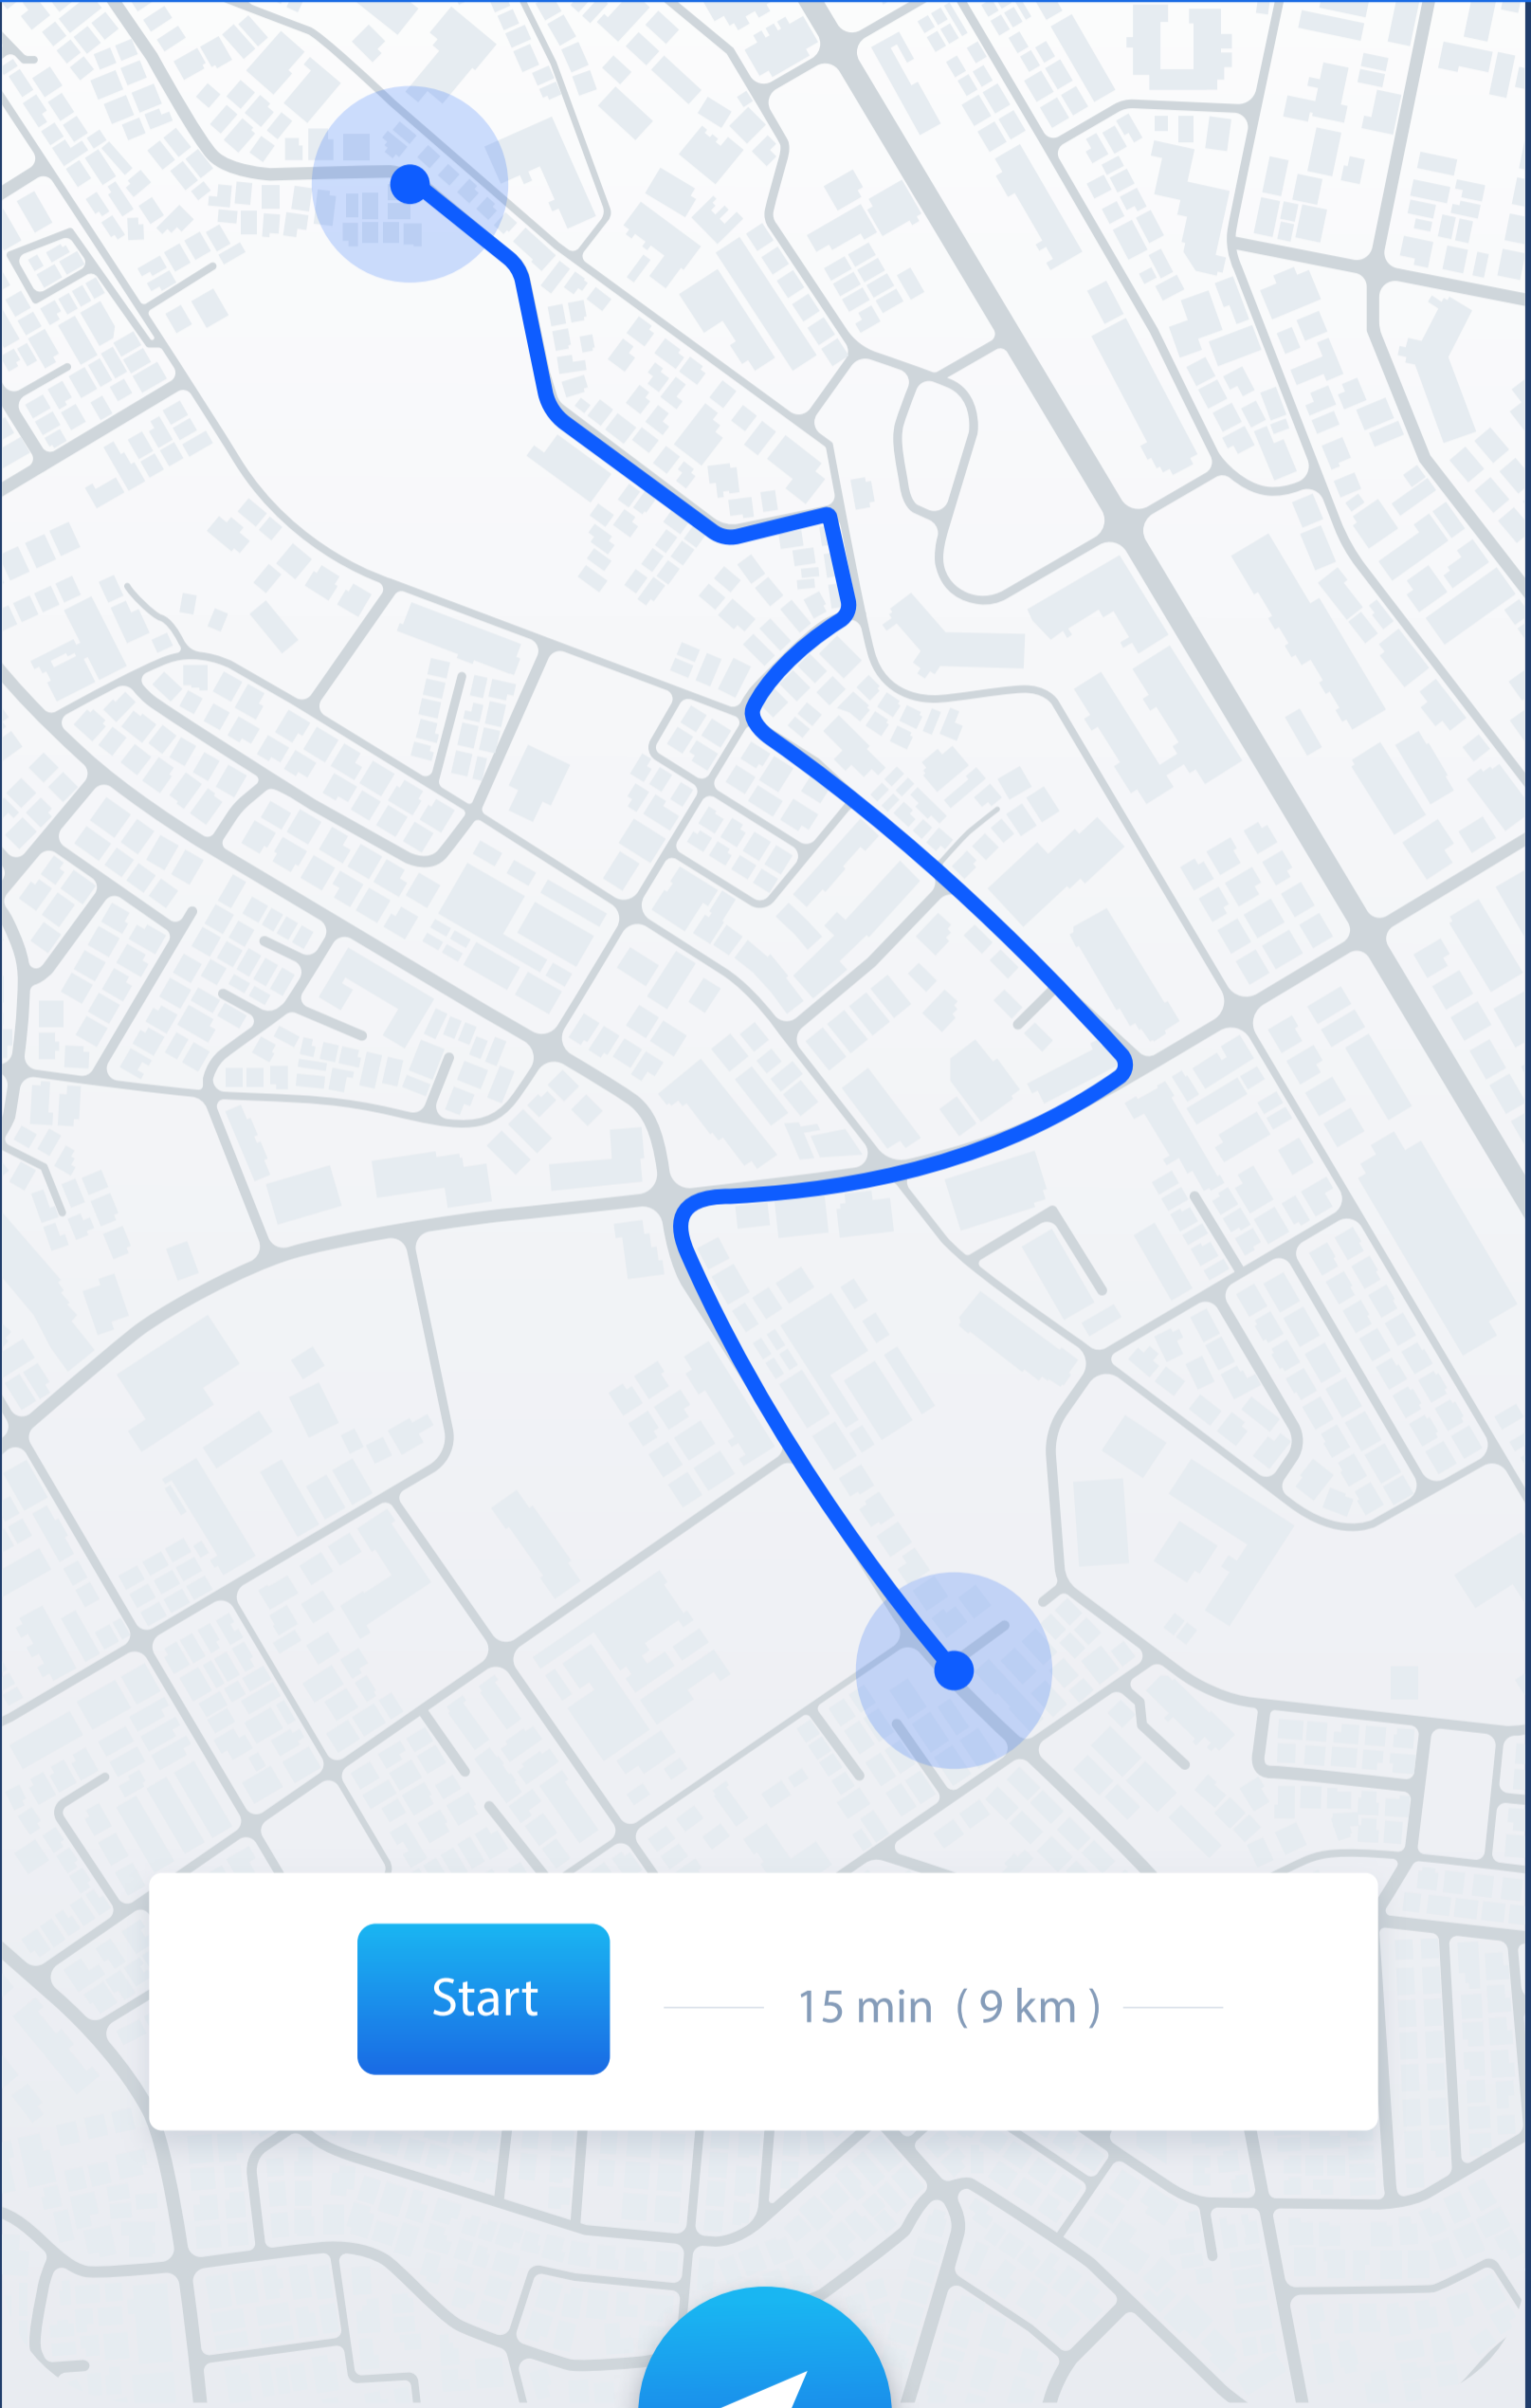

Where should we go?

Tour Guide

Hotel

Transportation

Popular Places

[See All](#)

Nizwa Fort

Nizwa, Ad Dakhiliyah

140 km

Home

Discover

List

Settings

List

Destinations

Map

Restaurants

Activities

Weather

Home

Discover

List

Settings

Map

Start

15 min (9 km)

Home

Discover

List

Settings